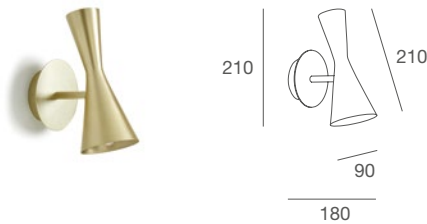

Wall lamp / Pared

Ref 1435

LED 1 x G9 4W **A+**