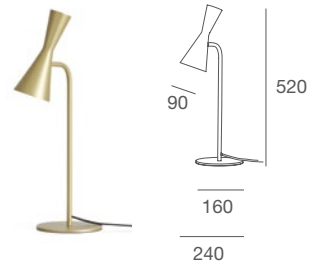

#### Tecnical data

Frame: painted iron metal.

Details: same coloured inside and outside. Table and floor lamps: black PVC cable for coloured metal and transparent for white metal. Textile cable for suspension lamps.